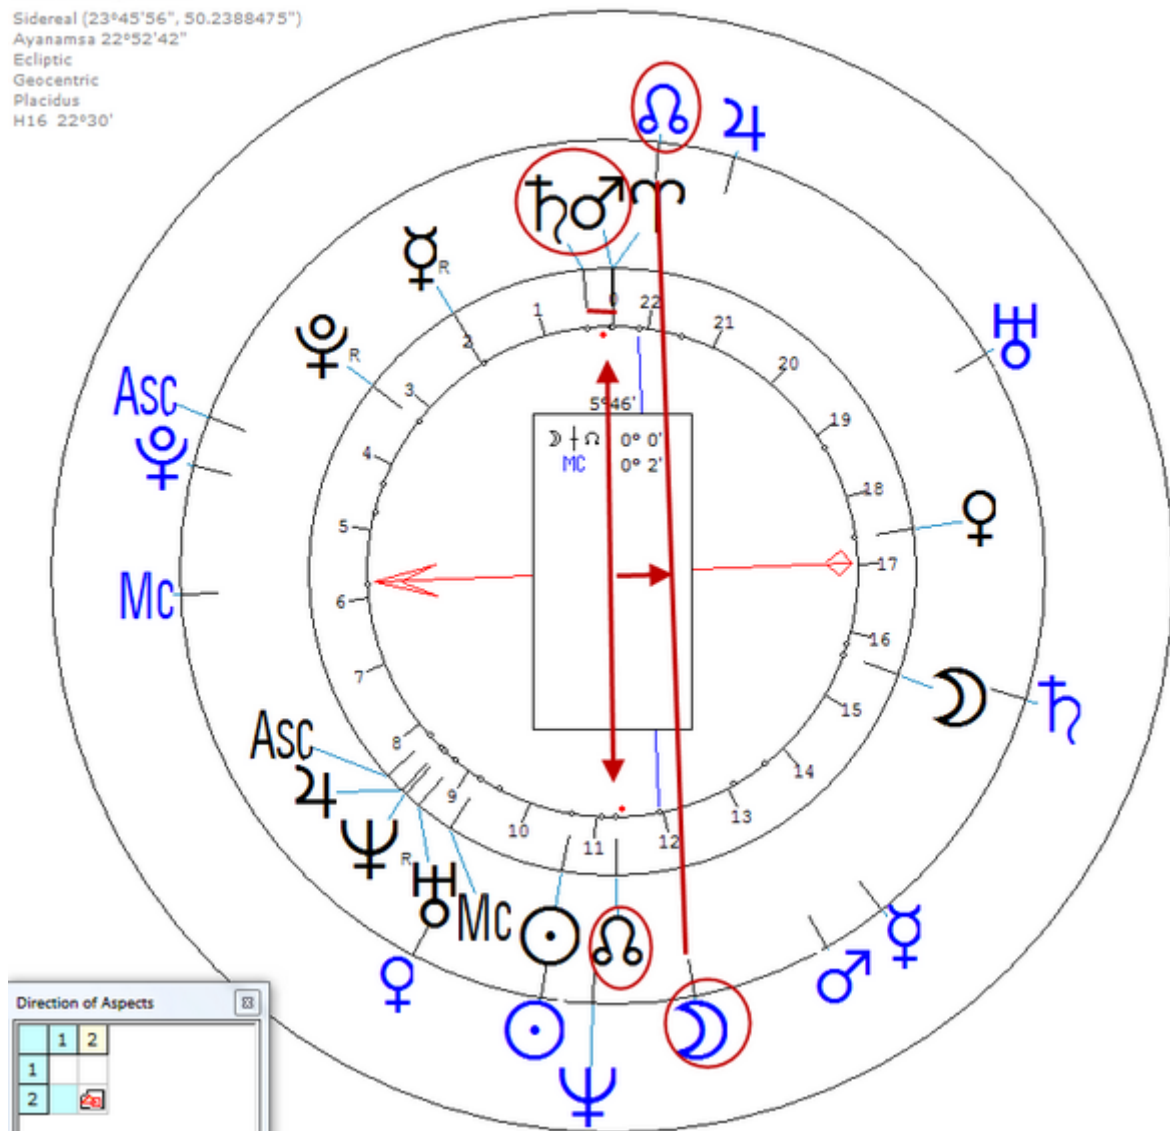

Belmont, Charles

24 January 1936 at 16:15 (= 4:15 PM) Courbevoie, France, 48n54, 2e15
French actor, director and writer.

<https://www.astro.com/astro-databank/Belmont,_Charles>

Death by Suicide 15 May 2011

Solar Return (Harmonic 16)

Solar $\text{♃}/\text{♁} = \text{♂}_n/\text{♄}_n = \text{♁}_n$

Solar $\text{♂}/\text{♄} = \text{♃}_n/\text{♂}_n$

Belmont, Charles
24 January 1936 Fri 16:15 (GMT) 48n54 2e15
Courbevoie, France
Sidereal (23°45'56", 50.2388475")
Ayanamsa 22°52'42"
Ecliptic
Geocentric
Placidus
H16 22°30'